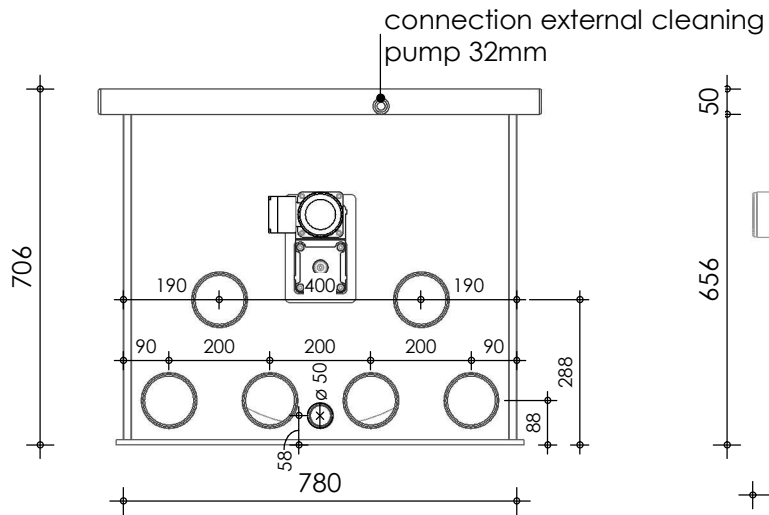

Front view

Right-side view

Rear view

Left-side view

Top view

**description:**  
PP65 - Drum filter

**scale :**  
1 : 15

**date/version :**  
v.3

**water running height :**  
120 mm