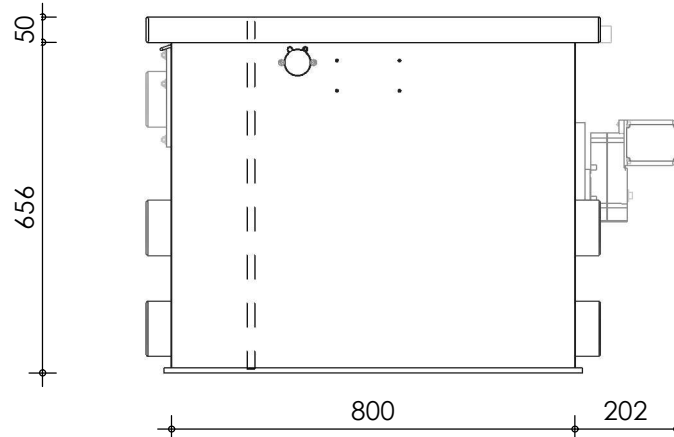

Front view

Right-side view

Rear view

Left-side view

Top view

**description:**  
PP65 - Drum filter

**scale :**  
1 : 15

**date/version :**  
v.3

**water running height :**  
120 mm