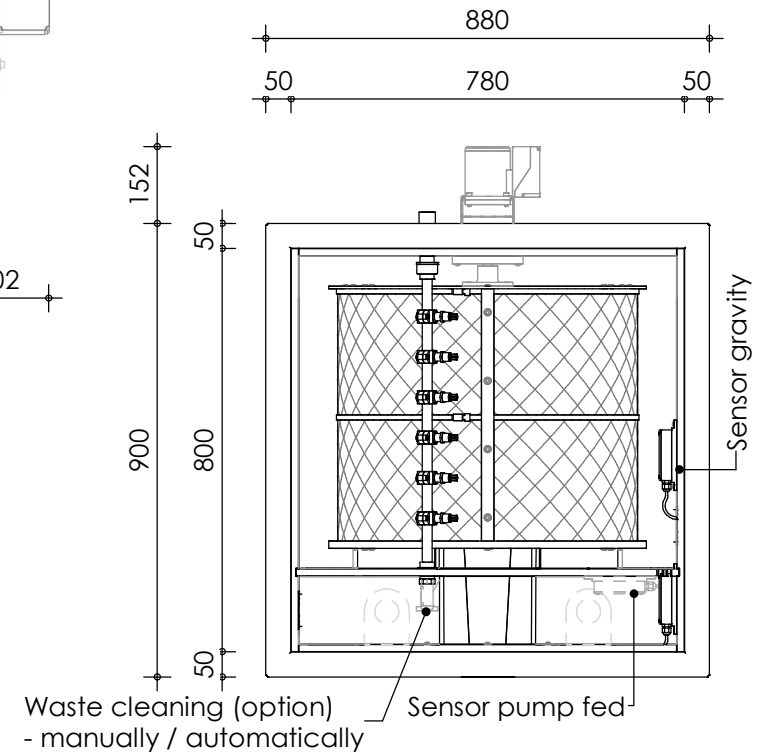

Front view

Right-side view

Rear view

Left-side view

Top view

**description:**  
PP65 - Drum filter

**scale :**  
1 : 15

**date/version :**  
v.3

**water running height :**  
120 mm