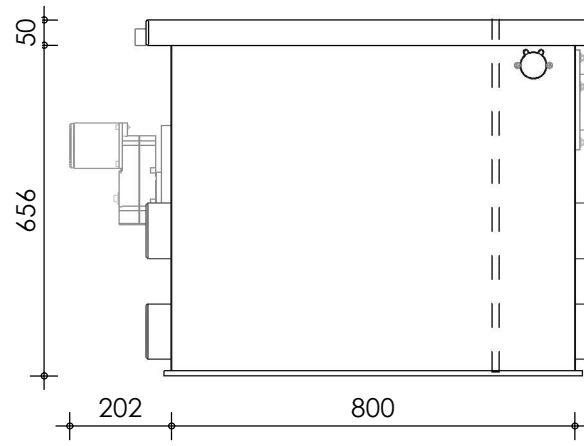

Front view

Right-side view

Rear view

Left-side view

Top view

**description:**  
PP65 - Drum filter

**scale :**  
1 : 15

**date/version :**  
v.3

**water running height :**  
120 mm